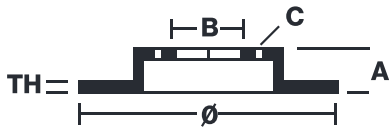

BRAKE DISC SPORT

09.4939.2S

Sport brake disc 09.4939.2S belongs to Brembo Cool Line

The Sport brake disc features TY3 grooves and the Brembo logo on the braking surface. These features provide an improved pedal feeling, more braking grip and greater fading resistance for better performance.

- ✓ Brembo quality
- ✓ ECE-R90 certificate
- ✓ Performance
- ✓ Sports driving
- ✓ Sporty look
- ✓ PVT ventilation
- ✓ Fastening screws
- ✓ Fading resistance

Technical specifications

EAN code	Axle	Diameter Ø
-	Front	284 mm
Thickness (TH)	Height (A)	Number of holes (C)
22 mm	44 mm	5
Brake disc type	Centering (B)	Min. thickness
Ventilated	59 mm	20,2 mm
Tightening torque		
98 Nm		