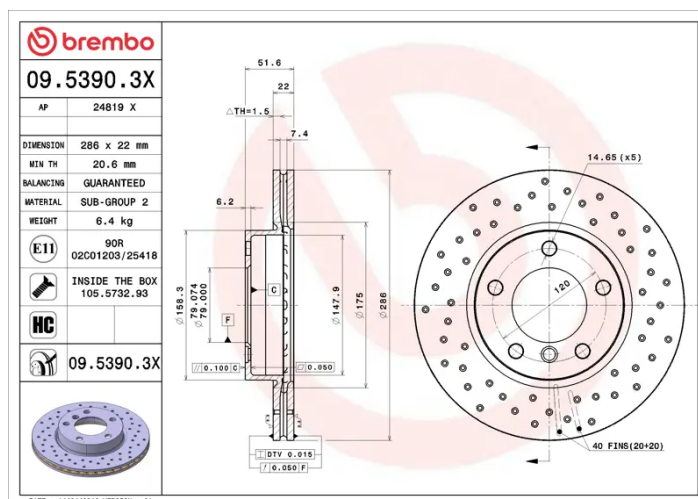

### Technical specifications

EAN code  
**8020584212387**

Axle  
**Front**

Diameter Ø  
**286 mm**

Thickness (TH)  
**22 mm**

Height (A)  
**52 mm**

Number of holes (C)  
**5**

Brake disc type  
**Ventilated**

Centering (B)  
**79 mm**

Min. thickness  
**20,6 mm**

Tightening torque  
**120 Nm**

**COMPATIBLE VEHICLES**