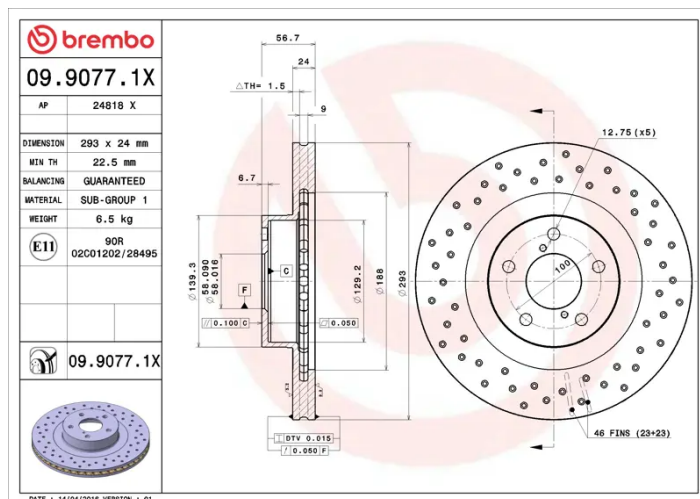

### Technical specifications

EAN code  
**8020584212608**

Axle  
**Front**

Diameter Ø  
**293 mm**

Thickness (TH)  
**24 mm**

Height (A)  
**57 mm**

Number of holes (C)  
**5**

Brake disc type  
**Ventilated**

Centering (B)  
**58 mm**

Min. thickness  
**22,5 mm**

Tightening torque  
**100 Nm**

COMPATIBLE VEHICLES