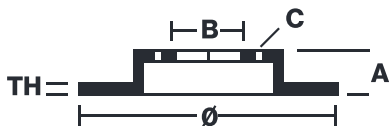

## 09.9077.1X

The 09.9077.1X Xtra brake disc is synonymous with reliability

The Brembo Xtra brake disc features holes on the braking surface. The holes are designed to improve the cooling of the braking system, to generate greater fading resistance and grip in the initial stages of braking. The sports look is also enhanced by the presence of the UV paint.

### Technical specifications

EAN code  
**8020584212608**

Axle  
**Front**

Diameter Ø  
**293 mm**

Thickness (TH)  
**24 mm**

Height (A)  
**57 mm**

Number of holes (C)  
**5**

Brake disc type  
**Ventilated**