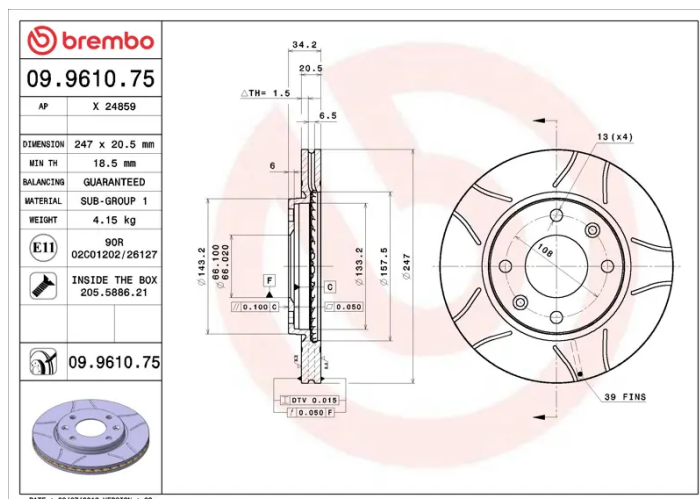

- ✓ Brembo quality
- ✓ ECE-R90 certificate
- ✓ Performance
- ✓ Sports driving
- ✓ Sporty look
- ✓ Anti-corrosion
- ✓ Fastening screws

Technical specifications

EAN code
8020584023976

Axle
Front

Diameter Ø
247 mm

Thickness (TH)
20,4 mm

Height (A)
34 mm

Number of holes (C)
4

Brake disc type
Ventilated

Centering (B)
66 mm

Min. thickness
18,5 mm

Tightening torque
85 Nm

COMPATIBLE VEHICLES