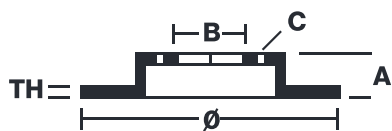

### Technical specifications

EAN code  
**8020584027875**

Axle  
**Front**

Diameter Ø  
**300** mm

Thickness (TH)  
**28** mm

Height (A)  
**52** mm

Number of holes (C)  
**5**

Brake disc type  
**Ventilated**