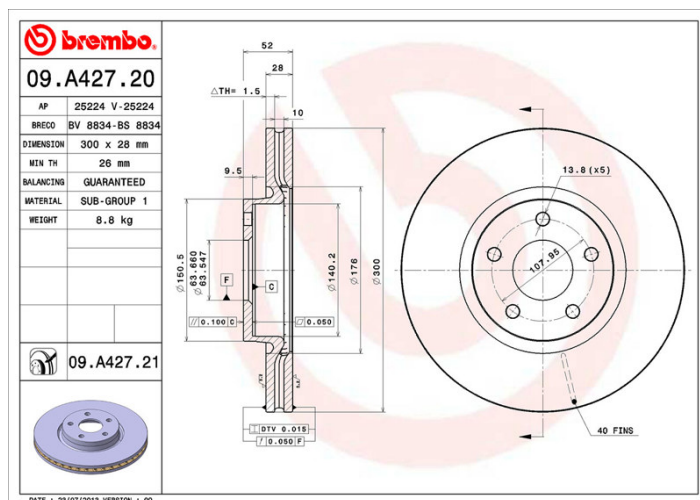

### Technical specifications

EAN code  
**8020584027875**

Axle  
**Front**

Diameter Ø  
**300** mm

Thickness (TH)  
**28** mm

Height (A)  
**52** mm

Number of holes (C)  
**5**

Brake disc type  
**Ventilated**

Centering (B)  
**64** mm

Min. thickness  
**26** mm

Tightening torque  
**100** Nm

COMPATIBLE VEHICLES