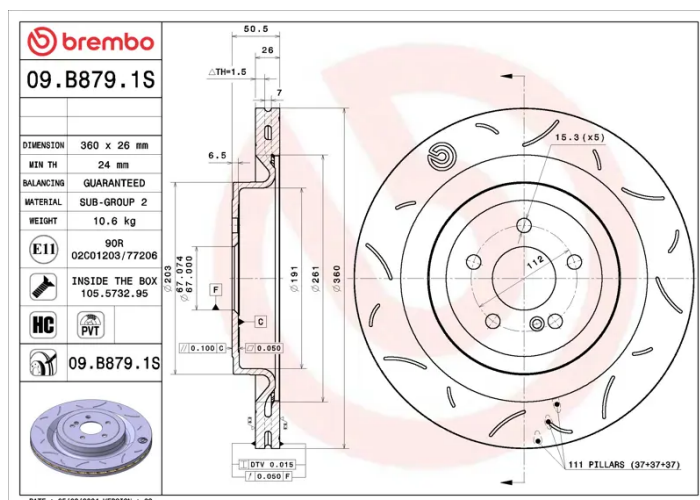

BRAKE DISC SPORT

09.B879.1S

Sport brake disc 09.B879.1S belongs to Brembo Cool Line

The Sport brake disc features TY3 grooves and the Brembo logo on the braking surface. These features provide an improved pedal feeling, more braking grip and greater fading resistance for better performance.

- ✓ Brembo quality
- ✓ ECE-R90 certificate
- ✓ Performance
- ✓ Sports driving
- ✓ Sporty look
- ✓ High carbon
- ✓ Fastening screws
- ✓ Fading resistance

Technical specifications

EAN code -	Axle Rear	Diameter Ø 360 mm
Thickness (TH) 26 mm	Height (A) 51 mm	Number of holes (C) 5
Brake disc type Ventilated	Centering (B) 67 mm	Min. thickness 24 mm