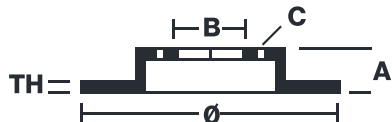

BRAKE DISC SPORT

09.B879.1S

Sport brake disc 09.B879.1S belongs to Brembo Cool Line

The Sport brake disc features TY3 grooves and the Brembo logo on the braking surface. These features provide an improved pedal feeling, more braking grip and greater fading resistance for better performance.

- ✓ Brembo quality
- ✓ ECE-R90 certificate
- ✓ Performance
- ✓ Sports driving
- ✓ Sporty look
- ✓ High carbon
- ✓ Fastening screws
- ✓ Fading resistance

Technical specifications

EAN code -	Axle Rear	Diameter Ø 360 mm
Thickness (TH) 26 mm	Height (A) 51 mm	Number of holes (C) 5
Brake disc type Ventilated	Centering (B) 67 mm	Min. thickness 24 mm