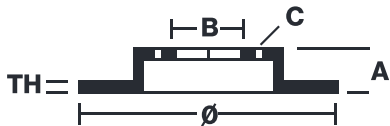

BRAKE DISC

09.B975.10

The **09.B975.10** brake disc is synonymous with reliability

The Brembo brake disc is fully interchangeable with an Original Equipment brake disc. The control of the entire production cycle allows Brembo to offer brake discs with outstanding performance levels, reliability, durability and comfort in all conditions of use. All Brembo brake discs are accompanied by the ECE-R90 homologation.

- ✓ OE-equivalent
- ✓ Brembo quality
- ✓ ECE-R90 certificate
- ✓ Safety
- ✓ High carbon
- ✓ Fastening screws

Technical specifications

EAN code
8020584218754

Axle
Front

Diameter Ø
256 mm

Thickness (TH)
22 mm