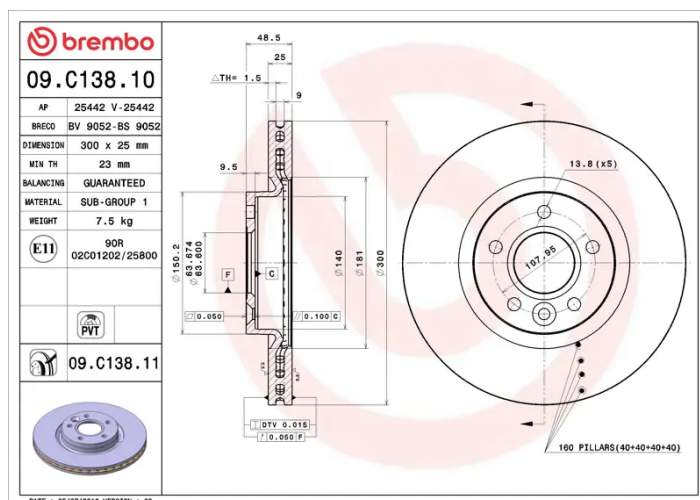

BRAKE DISC

09.C138.10

The **09.C138.10** brake disc is synonymous with reliability

The Brembo brake disc is fully interchangeable with an Original Equipment brake disc. The control of the entire production cycle allows Brembo to offer brake discs with outstanding performance levels, reliability, durability and comfort in all conditions of use. All Brembo brake discs are accompanied by the ECE-R90 homologation.

- ✓ OE-equivalent
- ✓ Brembo quality
- ✓ ECE-R90 certificate
- ✓ Safety
- ✓ PVT ventilation

Technical specifications

EAN code
8020584217894

Axle
Front

Diameter \varnothing
300 mm

Thickness (TH)
25 mm

Height (A)
49 mm

Number of holes (C)
5

Brake disc type
Ventilated

Centering (B)
64 mm

Min. thickness
23 mm

COMPATIBLE VEHICLES

COMPATIBLE OE PART NUMBERS

31262719	VOLVO
31341643	VOLVO
31362412	VOLVO
31381375	VOLVO
31400817	VOLVO
31400937	VOLVO
31400941	VOLVO
31471749	VOLVO
31471819	VOLVO
31471834	VOLVO
31400941	VOLVO (CHANGAN)