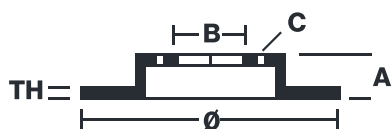

BRAKE DISC

09.C138.10

The **09.C138.10** brake disc is synonymous with reliability

The Brembo brake disc is fully interchangeable with an Original Equipment brake disc. The control of the entire production cycle allows Brembo to offer brake discs with outstanding performance levels, reliability, durability and comfort in all conditions of use. All Brembo brake discs are accompanied by the ECE-R90 homologation.

- ✓ OE-equivalent
- ✓ Brembo quality
- ✓ ECE-R90 certificate
- ✓ Safety
- ✓ PVT ventilation

Technical specifications

EAN code
8020584217894

Axle
Front

Diameter \varnothing
300 mm

Thickness (TH)
25 mm

Height (A)
49 mm