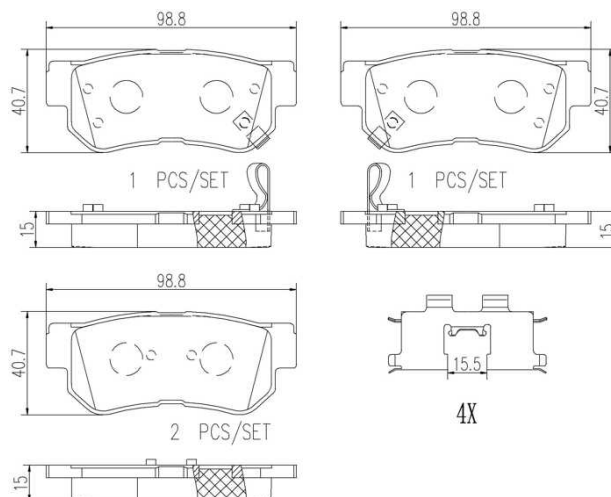

- ✓ OE-equivalent
- ✓ Brembo quality
- ✓ Safety
- ✓ Comfort
- ✓ Durability
- ✓ Dust reduction
- ✓ With accessories

Technical specifications

EAN code 8020584097939	Axle Rear	Thickness 15 mm
Width 99 mm	Height 41 mm	Braking system Mando
Wear indicator Acoustic	WVA number 23543,23544,23545	Accessories With accessories With anti-squeal shim