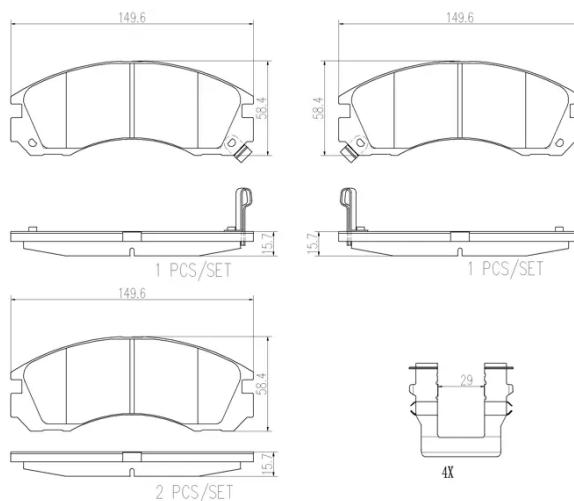

## Technical specifications

EAN code <b>8020584098639</b>	Axle <b>Front</b>	Thickness <b>16 mm</b>
Width <b>150 mm</b>	Height <b>58 mm</b>	Braking system <b>Akebono</b>
Wear indicator <b>Acoustic</b>	WVA number <b>21363,21768,21769</b>	Accessories <b>With anti-squeal shim</b>