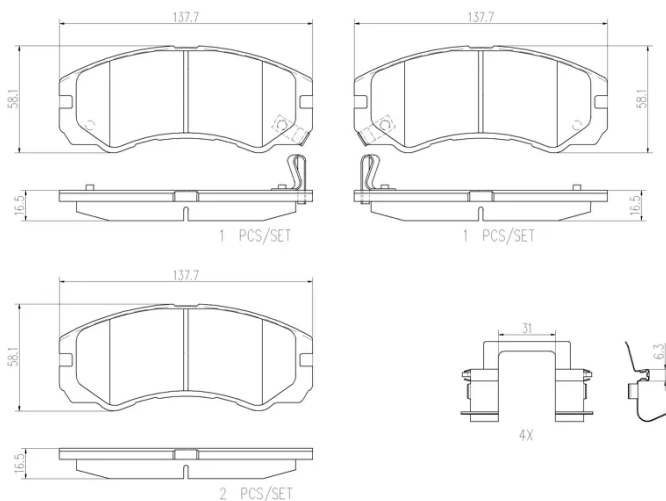

## Technical specifications

EAN code <b>8020584099063</b>	Axle <b>Front</b>	Thickness <b>17 mm</b>
Width <b>138 mm</b>	Height <b>58 mm</b>	Braking system <b>Akebono</b>
Wear indicator <b>Acoustic</b>	WVA number <b>21846,21847,21845</b>	Accessories <b>With anti-squeal shim</b>