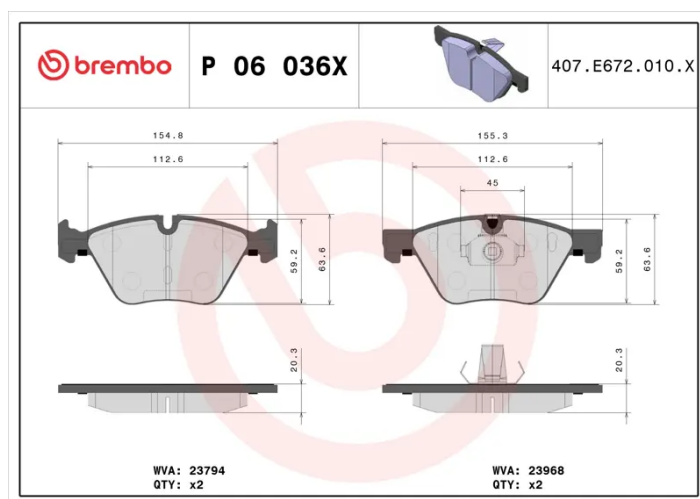

### Technical specifications

EAN code <b>8020584068502</b>	Axle <b>Front</b>	Thickness <b>20 mm</b>
Width <b>155 mm</b>	Height <b>64 mm</b>	Braking system <b>Teves</b>
Wear indicator <b>Prepared for wear indicator</b>	WVA number <b>23968,23794</b>	Accessories <b>With anti-squeal shim</b>