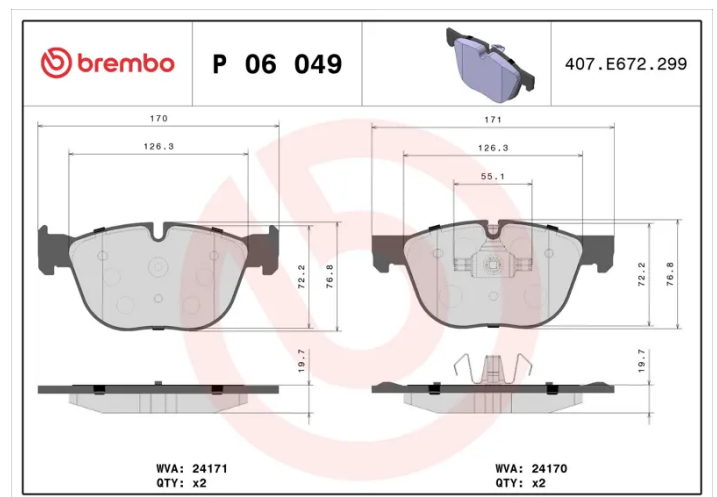

BRAKE PAD

P 06 049

The P 06 049 brake pad is synonymous with reliability

The Brembo brake pad guarantees ultimate safety when braking thanks to the use of more than 100 different compounds, designed according to the type of vehicle and use. Stopping distances reduced to a minimum, maximum driving comfort and silent operation are the most important features of Brembo materials. Brembo brake pads are supplied together with an extensive range of accessories and assembly kits for professional-standard installation.

- ✓ OE-equivalent
- ✓ Brembo quality
- ✓ ECE-R90 certificate
- ✓ Safety
- ✓ Performance
- ✓ Comfort
- ✓ With accessories

Technical specifications

EAN code 8020584059975	Axle Front	Thickness 20 mm
Width 171 mm	Height 77 mm	Braking system Teves
Wear indicator Prepared for wear indicator	WVA number 24171,24170	Accessories With anti-squeal shim With piston clip With accessories