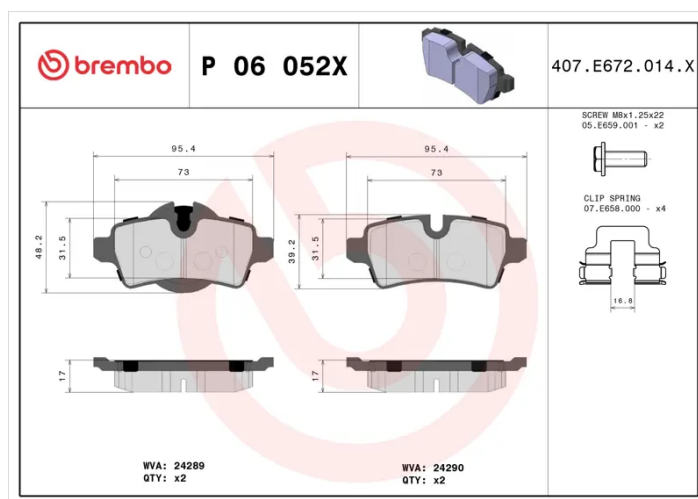

# BRAKE PAD XTRA P 06 052X

The P 06 052X Xtra brake pad is synonymous with reliability

Brembo Xtra brake pads, developed to enhance the advantages of the Xtra and Max discs, are made using the special BRM X L01 compound which consists of more than 30 different components. Compared with the compound used for original-equivalent pads, the new solution assures a higher friction coefficient, which translates to more precise and stable braking, at both high and low temperatures. All this makes for greater driving comfort and improved pedal modularity, without compromising the product's mileage output.

## Technical specifications

EAN code <b>8020584068571</b>	Axle <b>Rear</b>	Thickness <b>17 mm</b>
Width <b>95 mm</b>	Height <b>39 mm</b>	Braking system <b>TRW</b>
Wear indicator <b>Prepared for wear indicator</b>	WVA number <b>24289,24290</b>	Accessories <b>With anti-squeal shim</b>