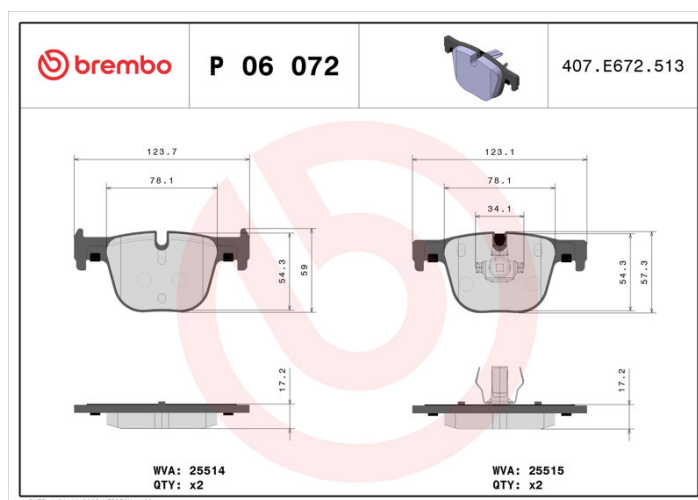

BRAKE PAD

P 06 072

The P 06 072 brake pad is synonymous with reliability

The Brembo brake pad guarantees ultimate safety when braking thanks to the use of more than 100 different compounds, designed according to the type of vehicle and use. Stopping distances reduced to a minimum, maximum driving comfort and silent operation are the most important features of Brembo materials. Brembo brake pads are supplied together with an extensive range of accessories and assembly kits for professional-standard installation.

- ✓ OE-equivalent
- ✓ Brembo quality
- ✓ ECE-R90 certificate
- ✓ Safety
- ✓ Performance
- ✓ Comfort

Technical specifications

EAN code 8020584083789	Axle Rear	Thickness 18 mm
Width 124 mm	Height 57 mm	Braking system Teves
Wear indicator Prepared for wear indicator	WVA number 25514,25515	Accessories With piston clip