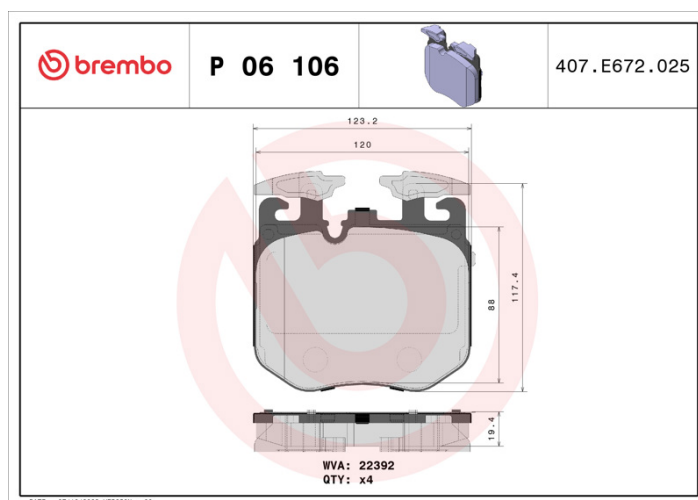

BRAKE PAD

P 06 106

The P 06 106 brake pad is synonymous with reliability

The Brembo brake pad guarantees ultimate safety when braking thanks to the use of more than 100 different compounds, designed according to the type of vehicle and use. Stopping distances reduced to a minimum, maximum driving comfort and silent operation are the most important features of Brembo materials. Brembo brake pads are supplied together with an extensive range of accessories and assembly kits for professional-standard installation.

- ✓ OE-equivalent
- ✓ Brembo quality
- ✓ ECE-R90 certificate
- ✓ Safety
- ✓ Performance
- ✓ Comfort

Technical specifications

EAN code 8020584087343	Axle Front	Thickness 20 mm
Width 125 mm	Height 117 mm	Braking system Brembo
Wear indicator Prepared for wear indicator	WVA number 22392	Accessories With counterweights