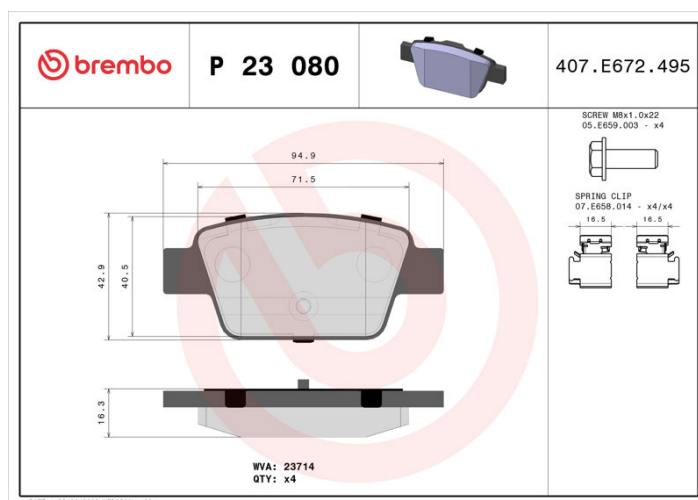

### Technical specifications

EAN code <b>8020584051504</b>	Axle <b>Rear</b>	Thickness <b>16 mm</b>
Width <b>95 mm</b>	Height <b>43 mm</b>	Braking system <b>Bosch</b>
Wear indicator <b>Without</b>	WVA number <b>23714</b>	Accessories <b>With brake caliper bolts</b>