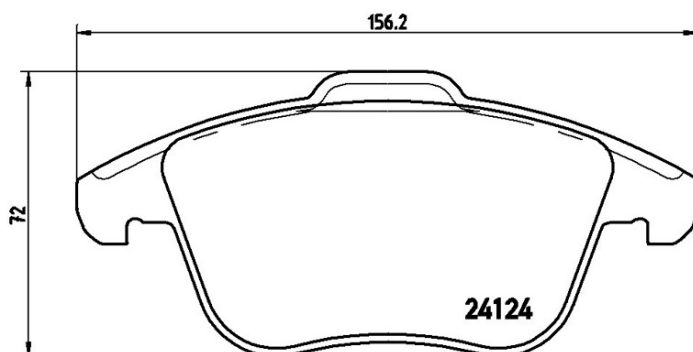

# BRAKE PAD XTRA P 24 076X

The P 24 076X Xtra brake pad is synonymous with reliability

Brembo Xtra brake pads, developed to enhance the advantages of the Xtra and Max discs, are made using the special BRM X L01 compound which consists of more than 30 different components. Compared with the compound used for original-equivalent pads, the new solution assures a higher friction coefficient, which translates to more precise and stable braking, at both high and low temperatures. All this makes for greater driving comfort and improved pedal modularity, without compromising the product's mileage output.

## Technical specifications

EAN code	Axle	Thickness
8020584068786	Front	20 mm
Width	Height	Braking system
155 mm	67 mm	Teves
Wear indicator	WVA number	
Without	24124,24123	