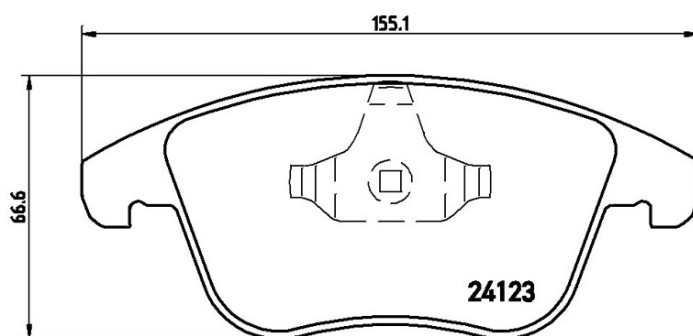

# BRAKE PAD XTRA P 24 076X

The P 24 076X Xtra brake pad is synonymous with reliability

Brembo Xtra brake pads, developed to enhance the advantages of the Xtra and Max discs, are made using the special BRM X L01 compound which consists of more than 30 different components. Compared with the compound used for original-equivalent pads, the new solution assures a higher friction coefficient, which translates to more precise and stable braking, at both high and low temperatures. All this makes for greater driving comfort and improved pedal modularity, without compromising the product's mileage output.

## Technical specifications

EAN code	Axle	Thickness
8020584068786	Front	20 mm
Width	Height	Braking system
155 mm	67 mm	Teves
Wear indicator	WVA number	
Without	24124,24123	