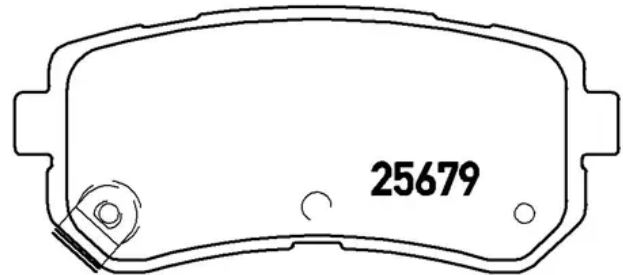

Technical specifications

EAN code
8020584109892

Axle
Rear

Thickness
16 mm

Width
93 mm

Height
41 mm

Braking system
Mando

Wear indicator
Acoustic

WVA number
25677,25679,25678

Accessories
With piston clip
With accessories
With anti-squeal shim

COMPATIBLE VEHICLES