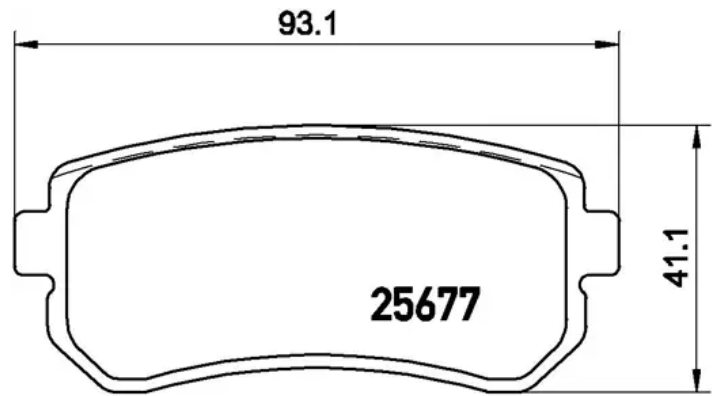

Technical specifications

EAN code
8020584109892

Axle
Rear

Thickness
16 mm

Width
93 mm

Height
41 mm

Braking system
Mando

Wear indicator
Acoustic

WVA number
25677,25679,25678

Accessories
With piston clip
With accessories
With anti-squeal shim

COMPATIBLE VEHICLES