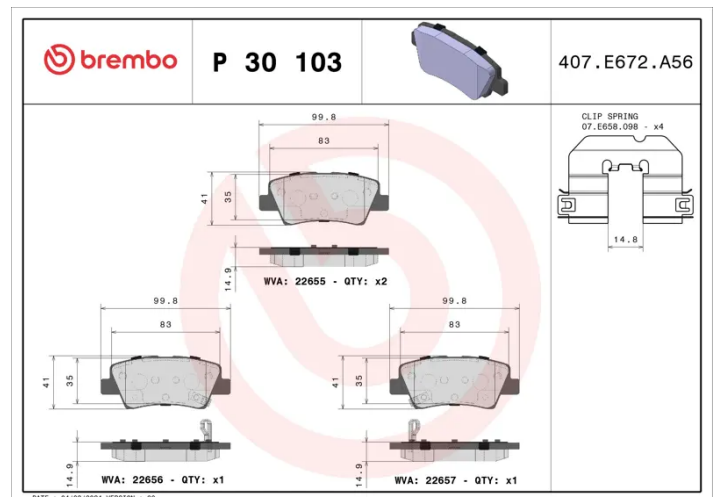

BRAKE PAD

P 30 103

The P 30 103 brake pad is synonymous with reliability

The Brembo brake pad guarantees ultimate safety when braking thanks to the use of more than 100 different compounds, designed according to the type of vehicle and use. Stopping distances reduced to a minimum, maximum driving comfort and silent operation are the most important features of Brembo materials. Brembo brake pads are supplied together with an extensive range of accessories and assembly kits for professional-standard installation.

- ✓ OE-equivalent
- ✓ Brembo quality
- ✓ ECE-R90 certificate
- ✓ Safety
- ✓ Performance
- ✓ Comfort
- ✓ With accessories

Technical specifications

EAN code 8020584069998	Axle Rear	Thickness 15 mm
Width 100 mm	Height 41 mm	Braking system Akebono
Wear indicator Acoustic	WVA number 22656,22657,22655	Accessories With piston clip With anti-squeal shim With accessories