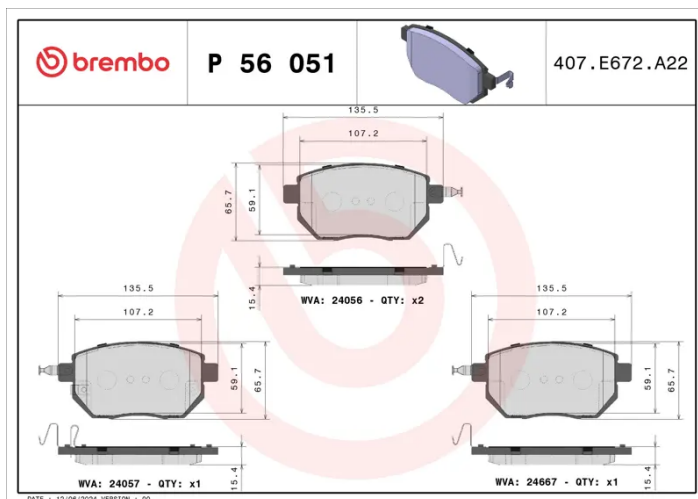

BRAKE PAD

P 56 051

The P 56 051 brake pad is synonymous with reliability

The Brembo brake pad guarantees ultimate safety when braking thanks to the use of more than 100 different compounds, designed according to the type of vehicle and use. Stopping distances reduced to a minimum, maximum driving comfort and silent operation are the most important features of Brembo materials. Brembo brake pads are supplied together with an extensive range of accessories and assembly kits for professional-standard installation.

- ✓ OE-equivalent
- ✓ Brembo quality
- ✓ ECE-R90 certificate
- ✓ Safety
- ✓ Performance
- ✓ Comfort

Technical specifications

EAN code 8020584055311	Axle Front	Thickness 16 mm
Width 136 mm	Height 66 mm	Braking system Tokico
Wear indicator Acoustic	WVA number 24667,24056,24057	Accessories With anti-squeal shim