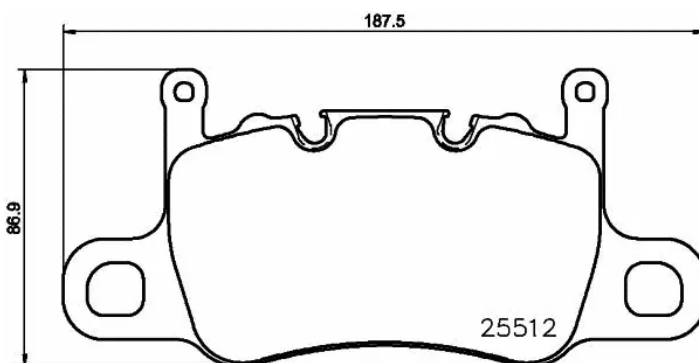

BRAKE PAD

P 65 037

The P 65 037 brake pad is synonymous with reliability

The Brembo brake pad guarantees ultimate safety when braking thanks to the use of more than 100 different compounds, designed according to the type of vehicle and use. Stopping distances reduced to a minimum, maximum driving comfort and silent operation are the most important features of Brembo materials. Brembo brake pads are supplied together with an extensive range of accessories and assembly kits for professional-standard installation.

- ✓ OE-equivalent
- ✓ Brembo quality
- ✓ ECE-R90 certificate
- ✓ Safety
- ✓ Performance
- ✓ Comfort

Technical specifications

| | | |
|------------------------------------|--------------|------------------------------|
| EAN code | Axle | Thickness |
| 8020584084106 | Rear | 18 mm |
| Width | Height | Braking system |
| 188 mm | 75 mm | Brembo |
| Wear indicator | WVA number | Accessories |
| Prepared for wear indicator | 25512 | With anti-squeal shim |