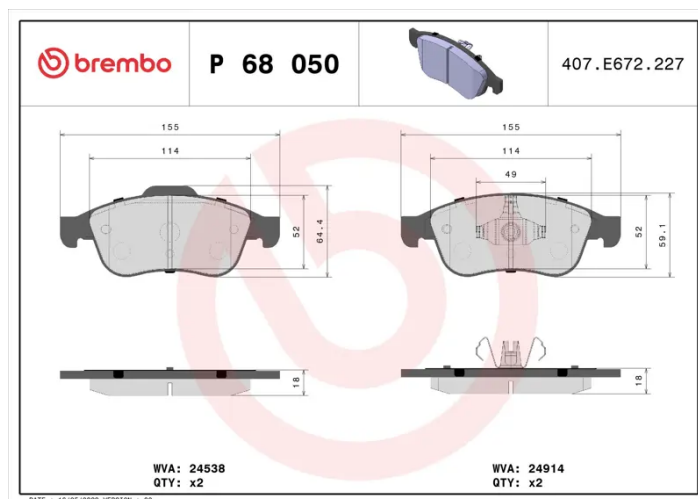

BRAKE PAD

P 68 050

The P 68 050 brake pad is synonymous with reliability

The Brembo brake pad guarantees ultimate safety when braking thanks to the use of more than 100 different compounds, designed according to the type of vehicle and use. Stopping distances reduced to a minimum, maximum driving comfort and silent operation are the most important features of Brembo materials. Brembo brake pads are supplied together with an extensive range of accessories and assembly kits for professional-standard installation.

- ✓ OE-equivalent
- ✓ Brembo quality
- ✓ ECE-R90 certificate
- ✓ Safety
- ✓ Performance
- ✓ Comfort
- ✓ With accessories

Technical specifications

EAN code 8020584090817	Axle Front	Thickness 18 mm
Width 155 mm	Height 59 mm	Braking system Teves
Wear indicator Without	WVA number 24538,24914	Accessories With piston clip With accessories With anti-squeal shim