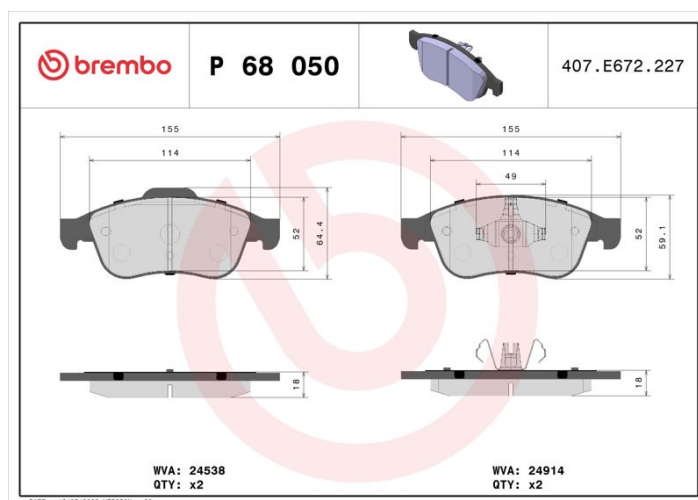

BRAKE PAD

P 68 050

The P 68 050 brake pad is synonymous with reliability

The Brembo brake pad guarantees ultimate safety when braking thanks to the use of more than 100 different compounds, designed according to the type of vehicle and use. Stopping distances reduced to a minimum, maximum driving comfort and silent operation are the most important features of Brembo materials. Brembo brake pads are supplied together with an extensive range of accessories and assembly kits for professional-standard installation.

- ✓ OE-equivalent
- ✓ Brembo quality
- ✓ ECE-R90 certificate
- ✓ Safety
- ✓ Performance
- ✓ Comfort

Technical specifications

EAN code 8020584090817	Axle Front	Thickness 18 mm
Width 155 mm	Height 59 mm	Braking system Teves
Wear indicator Without	WVA number 24538,24914	Accessories With piston clip