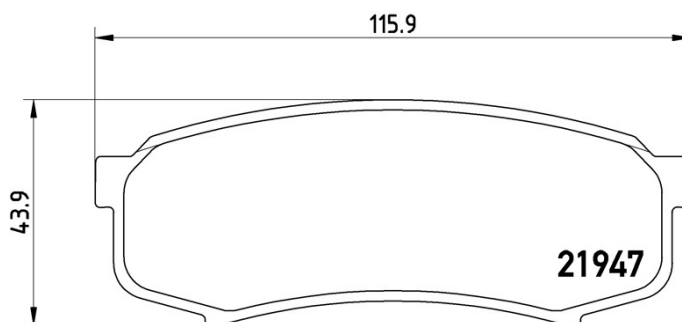

BRAKE PAD

P 83 024

The P 83 024 brake pad is synonymous with reliability

The Brembo brake pad guarantees ultimate safety when braking thanks to the use of more than 100 different compounds, designed according to the type of vehicle and use. Stopping distances reduced to a minimum, maximum driving comfort and silent operation are the most important features of Brembo materials. Brembo brake pads are supplied together with an extensive range of accessories and assembly kits for professional-standard installation.

- ✓ OE-equivalent
- ✓ Brembo quality
- ✓ ECE-R90 certificate
- ✓ Safety
- ✓ Performance
- ✓ Comfort

Technical specifications

EAN code	Axle	Thickness
8020584057599	Rear	15 mm
Width	Height	Braking system
116 mm	44 mm	Sumitomo
Wear indicator	WVA number	
Without	21947	