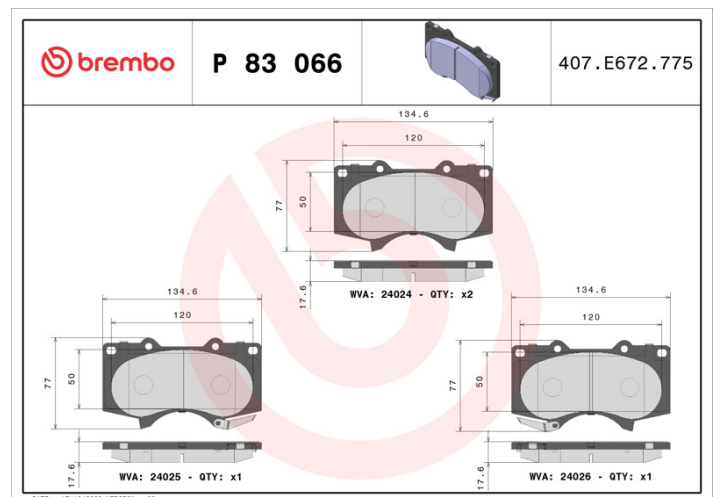

### Technical specifications

EAN code	Axle	Thickness
<b>8020584058015</b>	<b>Front</b>	<b>18 mm</b>
Width	Height	Braking system
<b>135 mm</b>	<b>77 mm</b>	<b>Sumitomo</b>
Wear indicator	WVA number	
<b>Acoustic</b>	<b>24025,24026,24024</b>	