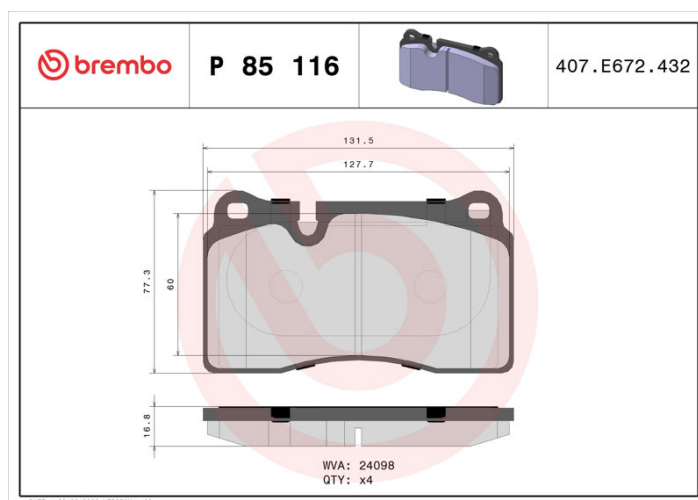

BRAKE PAD

P 85 116

The P 85 116 brake pad is synonymous with reliability

The Brembo brake pad guarantees ultimate safety when braking thanks to the use of more than 100 different compounds, designed according to the type of vehicle and use. Stopping distances reduced to a minimum, maximum driving comfort and silent operation are the most important features of Brembo materials. Brembo brake pads are supplied together with an extensive range of accessories and assembly kits for professional-standard installation.

- ✓ OE-equivalent
- ✓ Brembo quality
- ✓ ECE-R90 certificate
- ✓ Safety
- ✓ Performance
- ✓ Comfort

Technical specifications

EAN code	Axle	Thickness
8020584103890	Front and rear	16 mm
Width	Height	Braking system
132 mm	77 mm	Brembo
Wear indicator	WVA number	
Prepared for wear indicator	24098	