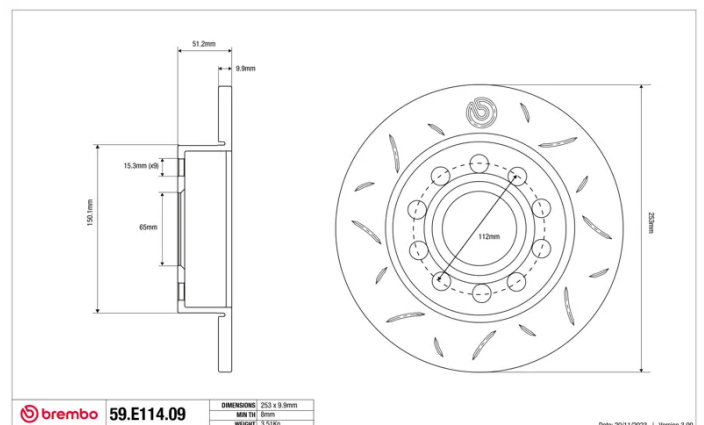

### Technical specifications

Diameter	Thickness (TH)	Height (A)
<b>253 mm</b>	<b>10 mm</b>	<b>51 mm</b>
Number of holes (C)	Brake disc type	Centering
<b>5</b>	<b>Solid</b>	<b>65 mm</b>
Min. thickness	Tightening torque	Axle
<b>8,5 mm</b>	<b>120 Nm</b>	<b>Rear</b>
Units per box	EAN code	
<b>1</b>	<b>8020584604809</b>	

	<b>59.E114.09</b>	DIMENSIONI   253 x 9.8mm
		MIN TH   8,5mm
		WEIGHT   3,5Kg

Date: 2011/2023 | Version: 3.00