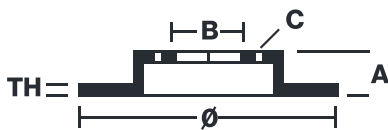

SPORT | TY3 BRAKE DISC

59.E115.12

The 59.E115.12 brake disc is synonymous with reliability

Type-3 slotting used to distinguish the Brembo SPORT | TY3 brake disc is widely used in professional motorsports. It therefore offers superior initial response with excellent release characteristics, improving braking performance while giving the vehicle an aggressive appearance. The Brembo logo on the braking surface adds an exclusive and unique touch to the vehicle. The SPORT | TY3 brake discs are plug-and-play since they replace OE discs directly.

- ✓ OE-equivalent
- ✓ Brembo quality
- ✓ ECE-R90 certificate
- ✓ Safety
- ✓ Performance
- ✓ Comfort
- ✓ Sports driving
- ✓ Sporty look

Technical specifications

Diameter	Thickness (TH)	Height (A)
330 mm	22 mm	54 mm
Number of holes (C)	Brake disc type	Centering
5	Solid	67 mm
Min. thickness	Axle	
19,4 mm	Rear	
Units per box	EAN code	
1	8020584605851	

59.E115.12	DIMENSIONI: 330 x 22mm MIN TH: 19,4mm PESORE: 7,58kg
-------------------	--

Date: 2011/2023 | Version: 3.00