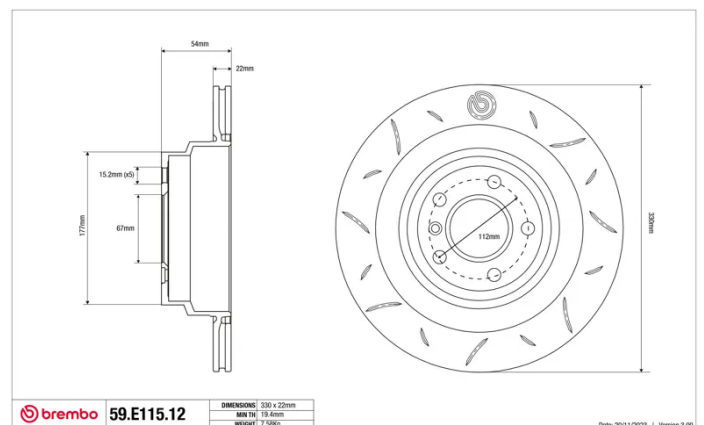

SPORT | TY3 BRAKE DISC

59.E115.12

The 59.E115.12 brake disc is synonymous with reliability

Type-3 slotting used to distinguish the Brembo SPORT | TY3 brake disc is widely used in professional motorsports. It therefore offers superior initial response with excellent release characteristics, improving braking performance while giving the vehicle an aggressive appearance. The Brembo logo on the braking surface adds an exclusive and unique touch to the vehicle. The SPORT | TY3 brake discs are plug-and-play since they replace OE discs directly.

- ✓ OE-equivalent
- ✓ Brembo quality
- ✓ ECE-R90 certificate
- ✓ Safety
- ✓ Performance
- ✓ Comfort
- ✓ Sports driving
- ✓ Sporty look

Technical specifications

Diameter	Thickness (TH)	Height (A)
330 mm	22 mm	54 mm
Number of holes (C)	Brake disc type	Centering
5	Solid	67 mm
Min. thickness	Axle	
19,4 mm	Rear	
Units per box	EAN code	
1	8020584605851	

59.E115.12	DIMENSIONI: 330 x 22mm MIN TH: 19,4mm PESORE: 7,58kg
-------------------	--

Date: 2011/2023 | Version: 3.00