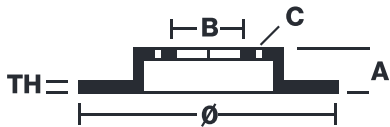

## 59.E115.87

The 59.E115.87 brake disc is synonymous with reliability

Type-3 slotting used to distinguish the Brembo SPORT | TY3 brake disc is widely used in professional motorsports. It therefore offers superior initial response with excellent release characteristics, improving braking performance while giving the vehicle an aggressive appearance. The Brembo logo on the braking surface adds an exclusive and unique touch to the vehicle. The SPORT | TY3 brake discs are plug-and-play since they replace OE discs directly.

### Technical specifications

Diameter	Thickness (TH)	Height (A)
<b>390 mm</b>	<b>36 mm</b>	<b>55 mm</b>
Number of holes (C)	Brake disc type	Centering
<b>5</b>	<b>Solid</b>	<b>67 mm</b>
Min. thickness	Axle	
<b>34 mm</b>	<b>Front</b>	
Units per box	EAN code	
<b>1</b>	<b>8020584606612</b>	