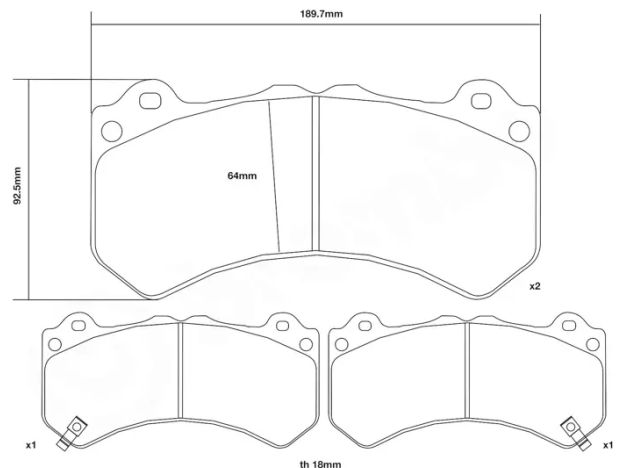

Technical specifications

Width **190 mm** Thickness **18 mm**

WVA number **8491** Axle **Front**

EAN code **8020584602553**