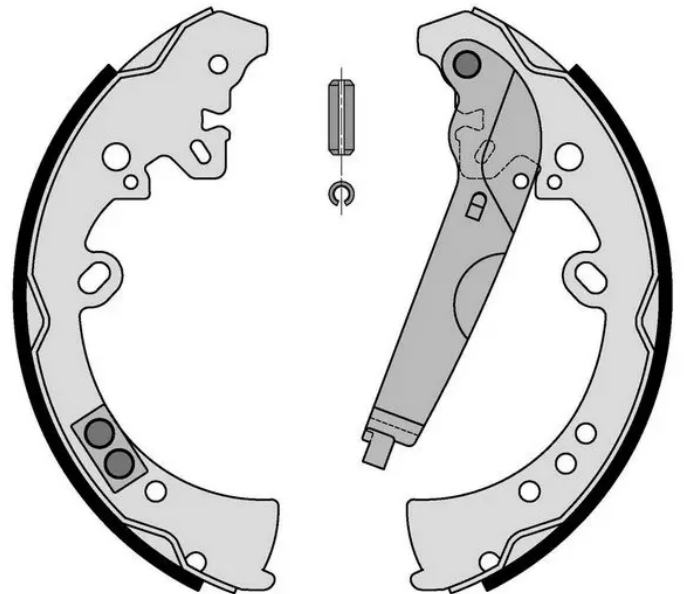

SHOE

S 83 570

The S 83 570 brake shoe is synonymous with reliability

Brembo brake shoes of original equipment quality guarantee the safe and reliable performance of your drum braking system. All Brembo brake shoes are accompanied by a ECE-R90 homologation certificate.

- ✓ OE-equivalent
- ✓ Brembo quality
- ✓ ECE-R90 certificate
- ✓ Safety
- ✓ Durability

Technical specifications

EAN code
8432509662571

Rear

Diameter
295 mm

Width
62 mm

Parking brake lever
With handbrake lever