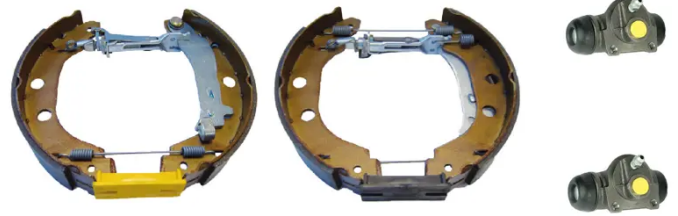

SHOE KIT K 56 010

The K 56 010 shoe kit is synonymous with reliability

The Brembo Kit & Fit is the ideal solution for the maintenance of drum brakes: everything you need for quick and efficient servicing is supplied in a single pre-assembled package, all with guaranteed Brembo quality. The kit contains all the components necessary for drum brake maintenance: shoes, brake wheel cylinders, springs, lubricant, and fixing kit.

- ✓ OE-equivalent
- ✓ Brembo quality
- ✓ ECE-R90 certificate
- ✓ Safety
- ✓ Durability
- ✓ Quick assembly
- ✓ With accessories
- ✓ Pre-Assembled Kit

Technical specifications

EAN code	Axle	Diameter
8020584075845	Rear	228 mm
Width	Master cylinder diameter	Type of assembly
42 mm	21 mm	Pre-assembled
Braking system	Brake proportioning valve	
Bendix		