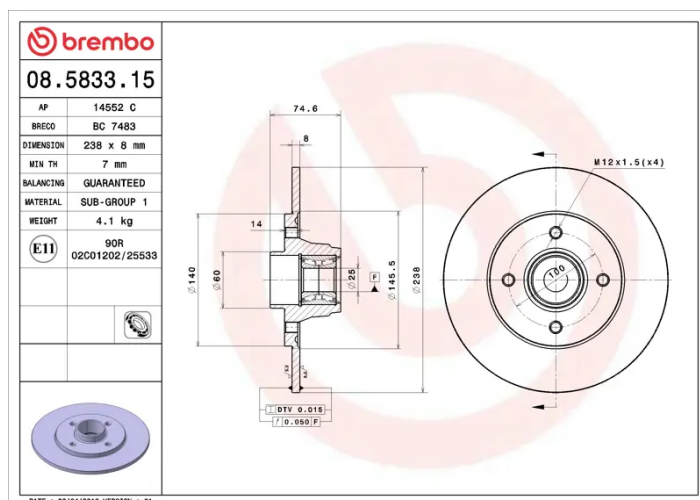

- ✓ OE-equivalent
- ✓ Brembo quality
- ✓ ECE-R90 certificate
- ✓ Safety
- ✓ Bearing kit

Technical specifications

EAN code
8020584014226

Axle
Rear

Diameter Ø
238 mm

Thickness (TH)
8 mm

Height (A)
75 mm

Number of holes (C)
4

Brake disc type
Solid

Centering (B)
52 mm

Min. thickness
7 mm

Tightening torque
90 Nm

COMPATIBLE VEHICLES

COMPATIBLE OE PART NUMBERS

7700805148	RENAULT
------------	---------

7701204303	RENAULT
------------	---------