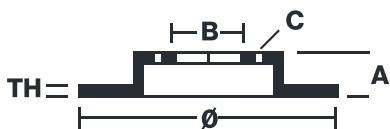

BRAKE DISC

08.5833.15

The **08.5833.15** brake disc is synonymous with reliability

The Brembo brake disc is fully interchangeable with an Original Equipment brake disc. The control of the entire production cycle allows Brembo to offer brake discs with outstanding performance levels, reliability, durability and comfort in all conditions of use. All Brembo brake discs are accompanied by the ECE-R90 homologation.

- ✓ OE-equivalent
- ✓ Brembo quality
- ✓ ECE-R90 certificate
- ✓ Safety
- ✓ Bearing kit

Technical specifications

EAN code
8020584014226

Axle
Rear

Diameter Ø
238 mm

Thickness (TH)
8 mm

Height (A)
75 mm

Number of holes (C)
4