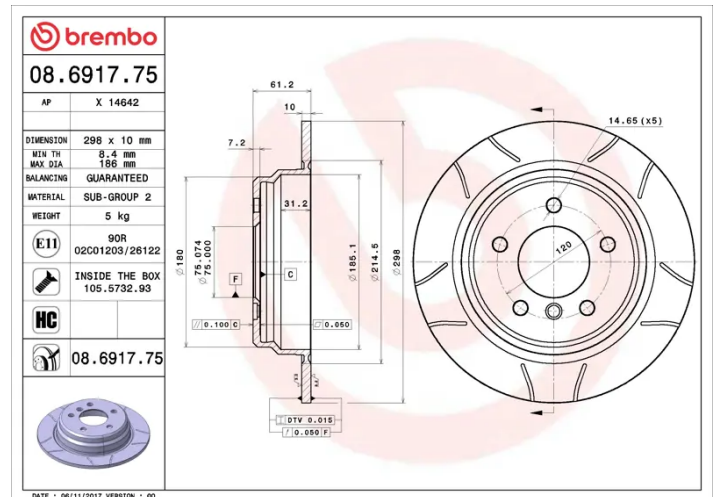

### Technical specifications

EAN code  
8020584691779

Axle  
Rear

Diameter  $\varnothing$   
298 mm

Thickness (TH)  
10 mm

Height (A)  
61 mm

Number of holes (C)  
5

Brake disc type  
Solid

Centering (B)  
75 mm

Min. thickness  
8,4 mm

Tightening torque  
120 Nm