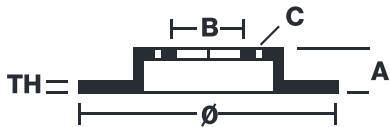

### Technical specifications

EAN code  
8020584691779

Axle  
Rear

Diameter  $\varnothing$   
298 mm

Thickness (TH)  
10 mm

Height (A)  
61 mm

Number of holes (C)  
5

Brake disc type  
Solid