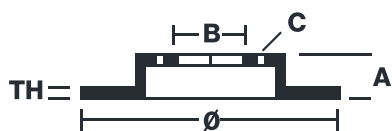

BRAKE DISC

08.9512.27

The **08.9512.27** brake disc is synonymous with reliability

The Brembo brake disc is fully interchangeable with an Original Equipment brake disc. The control of the entire production cycle allows Brembo to offer brake discs with outstanding performance levels, reliability, durability and comfort in all conditions of use. All Brembo brake discs are accompanied by the ECE-R90 homologation.

- ✓ OE-equivalent
- ✓ Brembo quality
- ✓ ECE-R90 certificate
- ✓ Safety
- ✓ Bearing kit

Technical specifications

EAN code
8020584015346

Axle
Rear

Diameter \varnothing
249 mm

Thickness (TH)
9 mm

Height (A)
69 mm