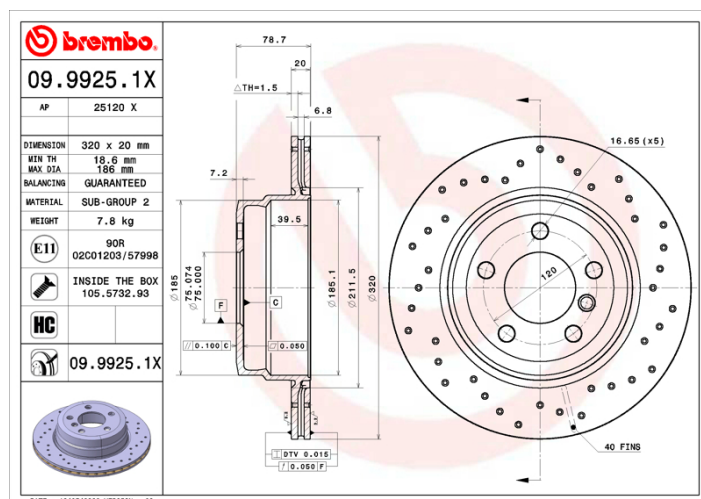

### Technical specifications

EAN code  
**8020584320495**

Axle  
**Rear**

Diameter Ø  
**320 mm**

Thickness (TH)  
**20 mm**

Height (A)  
**78,7 mm**

Number of holes (C)  
**5**

Brake disc type  
**Ventilated**

Centering (B)  
**75 mm**

Min. thickness  
**18,6 mm**

COMPATIBLE VEHICLES