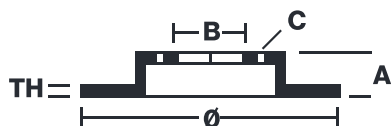

## 09.A200.1S

**Sport brake disc 09.A200.1S belongs to Brembo Cool Line**

The Sport brake disc features TY3 grooves and the Brembo logo on the braking surface. These features provide an improved pedal feeling, more braking grip and greater fading resistance for better performance.

### Technical specifications

EAN code	Axle	Diameter Ø
-	<b>Rear</b>	<b>310 mm</b>
Thickness (TH)	Height (A)	Number of holes (C)
<b>22 mm</b>	<b>48 mm</b>	<b>5</b>
Brake disc type	Centering (B)	Min. thickness
<b>Ventilated</b>	<b>65 mm</b>	<b>20 mm</b>
Tightening torque		
<b>120 Nm</b>		