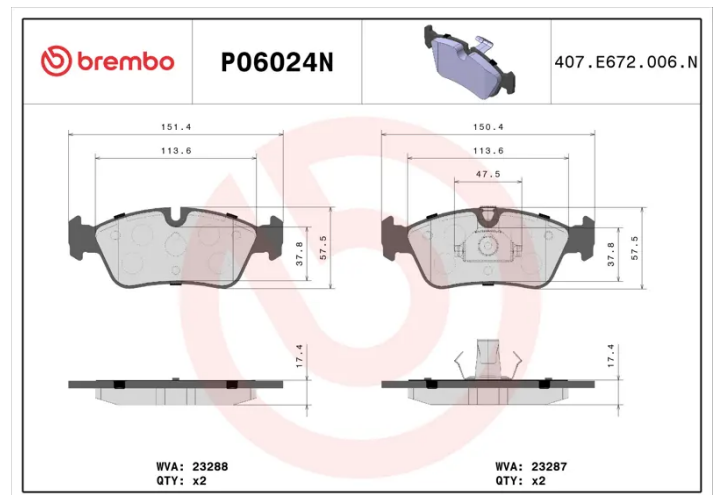

- ✓ OE-equivalent
- ✓ Brembo quality
- ✓ Safety
- ✓ Comfort
- ✓ Durability
- ✓ Dust reduction
- ✓ With accessories

Technical specifications

EAN code 8020584095843	Axle Front	Thickness 17 mm
Width 150 mm	Height 58 mm	Braking system Teves
Wear indicator Prepared for wear indicator	WVA number 23288,23287	Accessories With anti-squeal shim With piston clip With accessories