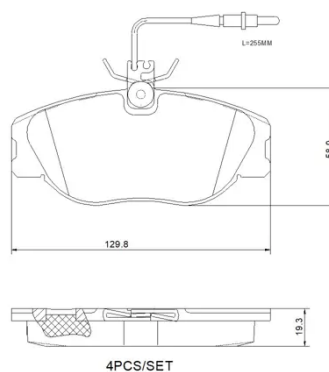

- ✓ OE-equivalent
- ✓ Brembo quality
- ✓ Safety
- ✓ Comfort
- ✓ Durability
- ✓ Dust reduction
- ✓ With accessories

Technical specifications

EAN code	Axle	Thickness
8020584125441	Front	19 mm
Width	Height	Braking system
130 mm	60 mm	Girling
Wear indicator	WVA number	Accessories
Electric	21801,21802	With brake caliper bolts