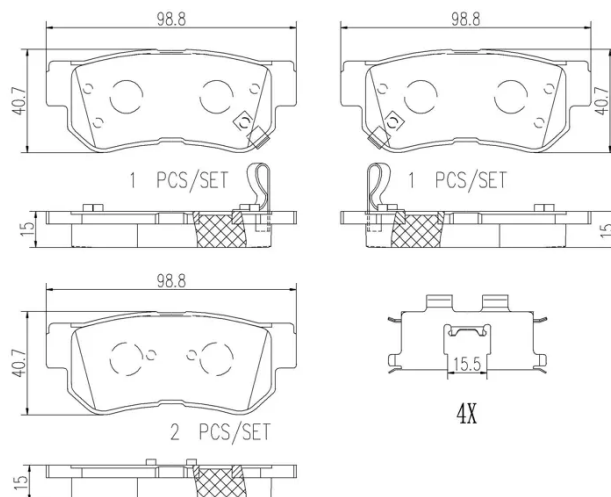

## Technical specifications

EAN code <b>8020584097939</b>	Axle <b>Rear</b>	Thickness <b>15 mm</b>
Width <b>99 mm</b>	Height <b>41 mm</b>	Braking system <b>Mando</b>
Wear indicator <b>Acoustic</b>	WVA number <b>23544,23543,23545</b>	Accessories <b>With anti-squeal shim</b>