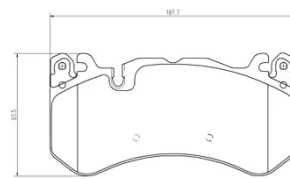

- ✓ OE-equivalent
- ✓ Brembo quality
- ✓ Safety
- ✓ Comfort
- ✓ Durability
- ✓ Dust reduction
- ✓ With accessories

Technical specifications

EAN code	Axle	Thickness
8020584119587	Front	17 mm
Width	Height	Braking system
189 mm	93 mm	Brembo
Wear indicator	WVA number	Accessories
Prepared for wear indicator	24455	With counterweights With anti-squeal shim