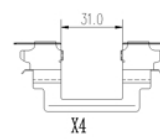

Technical specifications

EAN code
8020584098646

Axle
Front

Thickness
16 mm

Width
145 mm

Height
55 mm

Braking system
Akebono

Wear indicator
Acoustic

WVA number
23584

Accessories
With accessories
With anti-squeal shim

4PCS/SET

COMPATIBLE VEHICLES