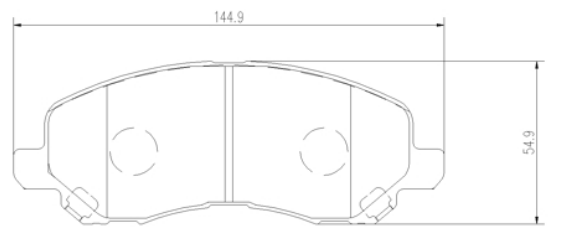

Technical specifications

EAN code
8020584098646

Axle
Front

Thickness
16 mm

Width
145 mm

Height
55 mm

Braking system
Akebono

Wear indicator
Acoustic

WVA number
23584

Accessories
With accessories
With anti-squeal shim

4PCS/SET

COMPATIBLE VEHICLES