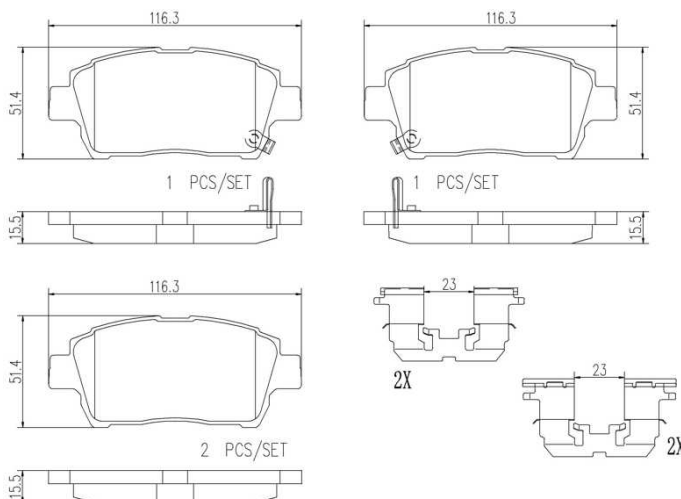

- ✓ OE-equivalent
- ✓ Brembo quality
- ✓ Safety
- ✓ Comfort
- ✓ Durability
- ✓ Dust reduction
- ✓ With accessories

Technical specifications

EAN code 8020584099612	Axle Front	Thickness 16 mm
Width 116 mm	Height 52 mm	Braking system Akebono
Wear indicator Acoustic	WVA number 23510,23511,23512	Accessories With accessories With anti-squeal shim