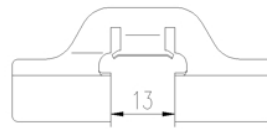

Technical specifications

EAN code
8020584100011

Axle
Front and rear

Thickness
17 mm

Width
87 mm

Height
53 mm

Braking system
Lucas

Wear indicator
Without

WVA number
23554,20961

Accessories
With accessories
With anti-squeal
shim
With brake caliper
bolts

4PCS/SET

4X

4X

COMPATIBLE VEHICLES