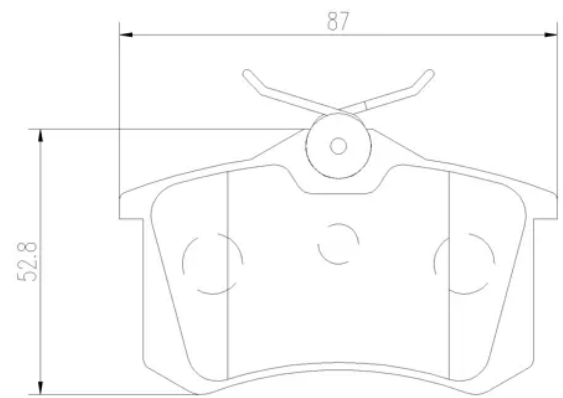

Technical specifications

EAN code
8020584100011

Axle
Front and rear

Thickness
17 mm

Width
87 mm

Height
53 mm

Braking system
Lucas

Wear indicator
Without

WVA number
20961,23554

Accessories
With accessories
With anti-squeal
shim
With brake caliper
bolts

4PCS/SET

4X

4X

COMPATIBLE VEHICLES