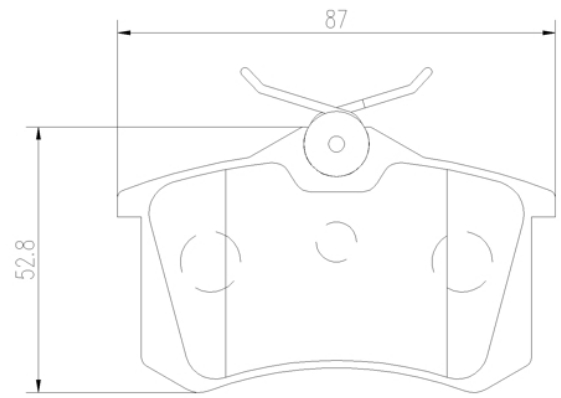

- ✓ OE-equivalent
- ✓ Brembo quality
- ✓ Safety
- ✓ Comfort
- ✓ Durability
- ✓ Dust reduction
- ✓ With accessories

Technical specifications

EAN code
8020584100011

Axle
Front and rear

Thickness
17 mm

Width
87 mm

Height
53 mm

Braking system
Lucas

Wear indicator
Without

WVA number
23554,20961

Accessories
With accessories
With anti-squeal
shim
With brake caliper
bolts

4PCS/SET

4X

4X