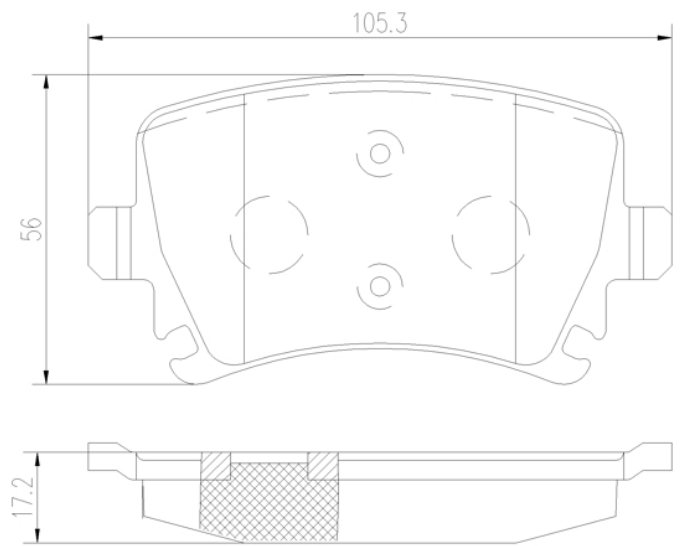

Technical specifications

EAN code
8020584100103

Axle
Rear

Thickness
17 mm

Width
105 mm

Height
56 mm

Braking system
Lucas

Wear indicator
Prepared for wear indicator

WVA number
23914

Accessories
**With anti-squeal shim
With brake caliper bolts
With accessories**