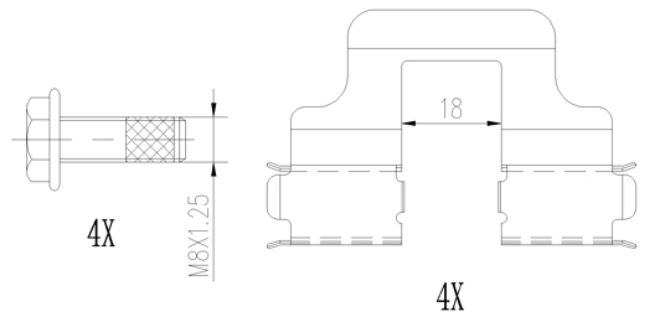

Technical specifications

EAN code
8020584100103

Axle
Rear

Thickness
17 mm

Width
105 mm

Height
56 mm

Braking system
Lucas

Wear indicator
Prepared for wear indicator

WVA number
23914

Accessories
**With anti-squeal shim
With brake caliper bolts
With accessories**

4PCS/SET

COMPATIBLE VEHICLES