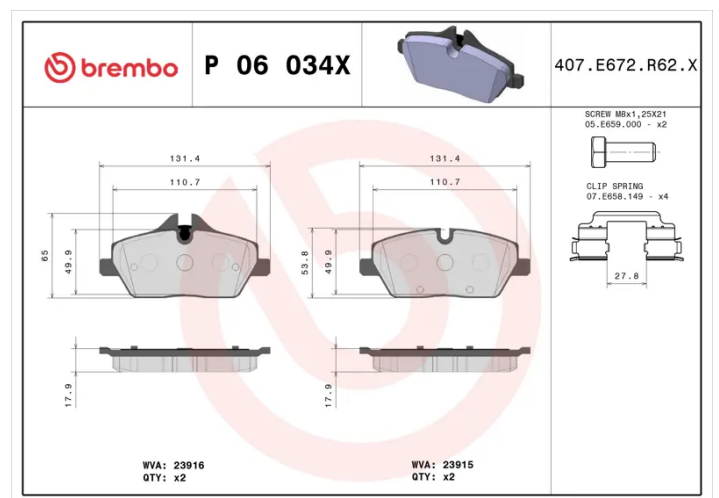

BRAKE PAD XTRA P 06 034X

The P 06 034X Xtra brake pad is synonymous with reliability

Brembo Xtra brake pads, developed to enhance the advantages of the Xtra and Max discs, are made using the special BRM X L01 compound which consists of more than 30 different components. Compared with the compound used for original-equivalent pads, the new solution assures a higher friction coefficient, which translates to more precise and stable braking, at both high and low temperatures. All this makes for greater driving comfort and improved pedal modularity, without compromising the product's mileage output.

- ✓ OE-equivalent
- ✓ Brembo quality
- ✓ ECE-R90 certificate
- ✓ Safety
- ✓ Performance
- ✓ Sports driving
- ✓ With accessories

Technical specifications

EAN code 8020584068489	Axle Front	Thickness 18 mm
Width 132 mm	Height 54 mm	Braking system Lucas
Wear indicator Prepared for wear indicator	WVA number 23915,23916	Accessories With accessories With anti-squeal shim With brake caliper bolts