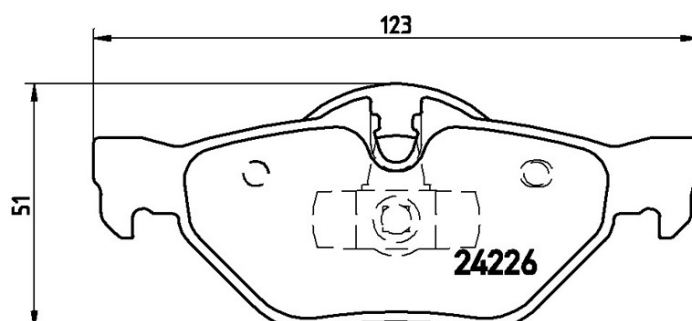

BRAKE PAD XTRA

P 06 038X

The P 06 038X Xtra brake pad is synonymous with reliability

Brembo Xtra brake pads, developed to enhance the advantages of the Xtra and Max discs, are made using the special BRM X L01 compound which consists of more than 30 different components. Compared with the compound used for original-equivalent pads, the new solution assures a higher friction coefficient, which translates to more precise and stable braking, at both high and low temperatures. All this makes for greater driving comfort and improved pedal modularity, without compromising the product's mileage output.

- ✓ OE-equivalent
- ✓ Brembo quality
- ✓ ECE-R90 certificate
- ✓ Safety
- ✓ Performance
- ✓ Sports driving

Technical specifications

EAN code	Axle	Thickness
8020584068526	Rear	17 mm
Width	Height	Braking system
123 mm	48 mm	Teves
Wear indicator	WVA number	
Prepared for wear indicator	23926,23927,24226	