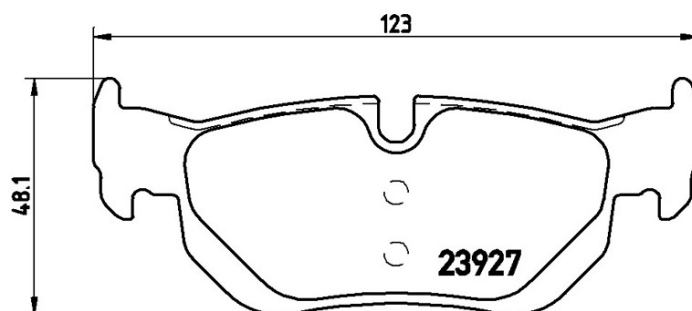

BRAKE PAD XTRA

P 06 038X

The P 06 038X Xtra brake pad is synonymous with reliability

Brembo Xtra brake pads, developed to enhance the advantages of the Xtra and Max discs, are made using the special BRM X L01 compound which consists of more than 30 different components. Compared with the compound used for original-equivalent pads, the new solution assures a higher friction coefficient, which translates to more precise and stable braking, at both high and low temperatures. All this makes for greater driving comfort and improved pedal modularity, without compromising the product's mileage output.

- ✓ OE-equivalent
- ✓ Brembo quality
- ✓ ECE-R90 certificate
- ✓ Safety
- ✓ Performance
- ✓ Sports driving

Technical specifications

EAN code	Axle	Thickness
8020584068526	Rear	17 mm
Width	Height	Braking system
123 mm	48 mm	Teves
Wear indicator	WVA number	
Prepared for wear indicator	23926,23927,24226	