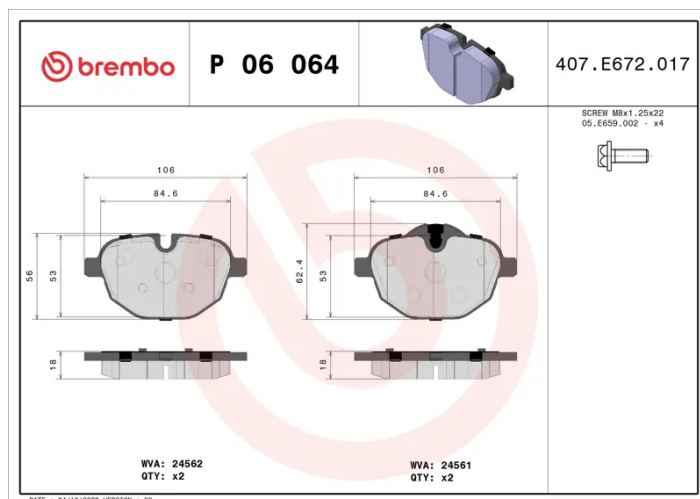

## P 06 064

The P 06 064 brake pad is synonymous with reliability

The Brembo brake pad guarantees ultimate safety when braking thanks to the use of more than 100 different compounds, designed according to the type of vehicle and use. Stopping distances reduced to a minimum, maximum driving comfort and silent operation are the most important features of Brembo materials. Brembo brake pads are supplied together with an extensive range of accessories and assembly kits for professional-standard installation.

### Technical specifications

EAN code <b>8020584090282</b>	Axle <b>Rear</b>	Thickness <b>18 mm</b>
Width <b>106 mm</b>	Height <b>56 mm</b>	Braking system <b>TRW</b>
Wear indicator <b>Prepared for wear indicator</b>	WVA number <b>24561,24562</b>	Accessories <b>With accessories With anti-squeal shim With brake caliper bolts</b>