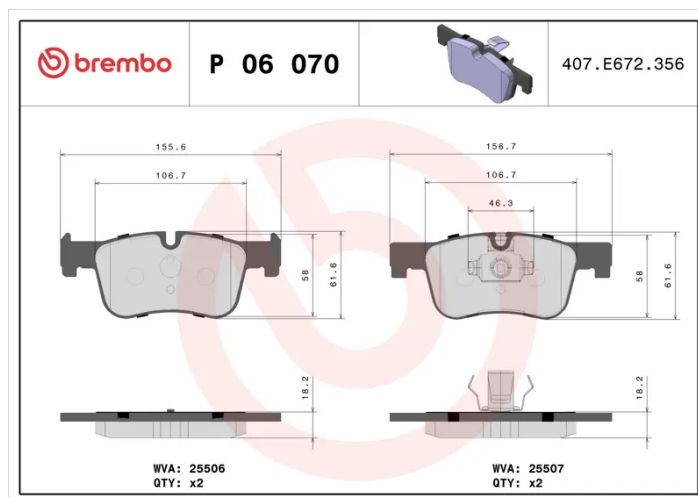

BRAKE PAD

P 06 070

The P 06 070 brake pad is synonymous with reliability

The Brembo brake pad guarantees ultimate safety when braking thanks to the use of more than 100 different compounds, designed according to the type of vehicle and use. Stopping distances reduced to a minimum, maximum driving comfort and silent operation are the most important features of Brembo materials. Brembo brake pads are supplied together with an extensive range of accessories and assembly kits for professional-standard installation.

- ✓ OE-equivalent
- ✓ Brembo quality
- ✓ ECE-R90 certificate
- ✓ Safety
- ✓ Performance
- ✓ Comfort
- ✓ With accessories

Technical specifications

EAN code 8020584102640	Axle Front	Thickness 18 mm
Width 156 mm	Height 62 mm	Braking system Teves
Wear indicator Prepared for wear indicator	WVA number 25506,25507	Accessories With accessories With anti-squeal shim With piston clip