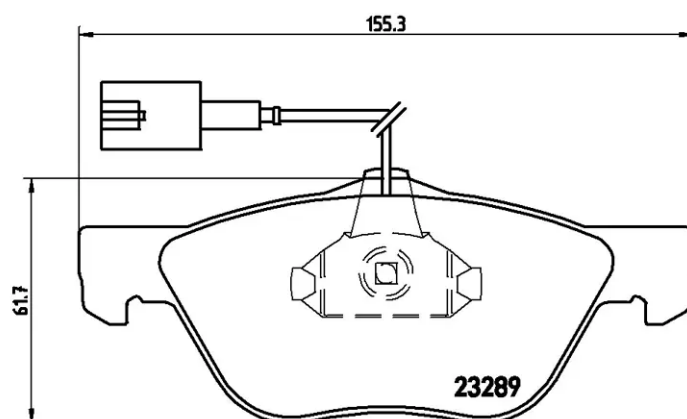

BRAKE PAD XTRA

P 23 077X

The P 23 077X Xtra brake pad is synonymous with reliability

Brembo Xtra brake pads, developed to enhance the advantages of the Xtra and Max discs, are made using the special BRM X L01 compound which consists of more than 30 different components. Compared with the compound used for original-equivalent pads, the new solution assures a higher friction coefficient, which translates to more precise and stable braking, at both high and low temperatures. All this makes for greater driving comfort and improved pedal modularity, without compromising the product's mileage output.

- ✓ OE-equivalent
- ✓ Brembo quality
- ✓ ECE-R90 certificate
- ✓ Safety
- ✓ Performance
- ✓ Sports driving

Technical specifications

EAN code	Axle	Thickness
8020584121443	Front	19 mm
Width	Height	Braking system
155 mm	59 mm	Teves
Wear indicator	WVA number	Accessories
Electric	23289,21637	With anti-squeal shim