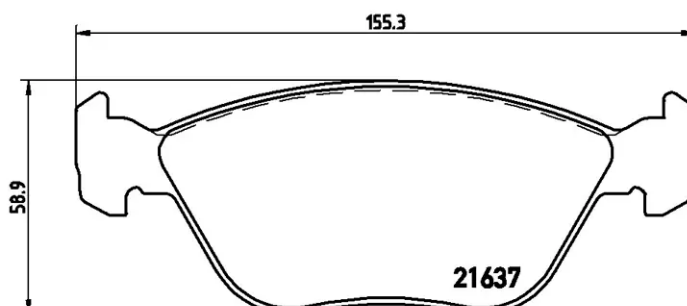

BRAKE PAD XTRA

P 23 077X

The P 23 077X Xtra brake pad is synonymous with reliability

Brembo Xtra brake pads, developed to enhance the advantages of the Xtra and Max discs, are made using the special BRM X L01 compound which consists of more than 30 different components. Compared with the compound used for original-equivalent pads, the new solution assures a higher friction coefficient, which translates to more precise and stable braking, at both high and low temperatures. All this makes for greater driving comfort and improved pedal modularity, without compromising the product's mileage output.

- ✓ OE-equivalent
- ✓ Brembo quality
- ✓ ECE-R90 certificate
- ✓ Safety
- ✓ Performance
- ✓ Sports driving

Technical specifications

EAN code	Axle	Thickness
8020584121443	Front	19 mm
Width	Height	Braking system
155 mm	59 mm	Teves
Wear indicator	WVA number	Accessories
Electric	23289,21637	With anti-squeal shim